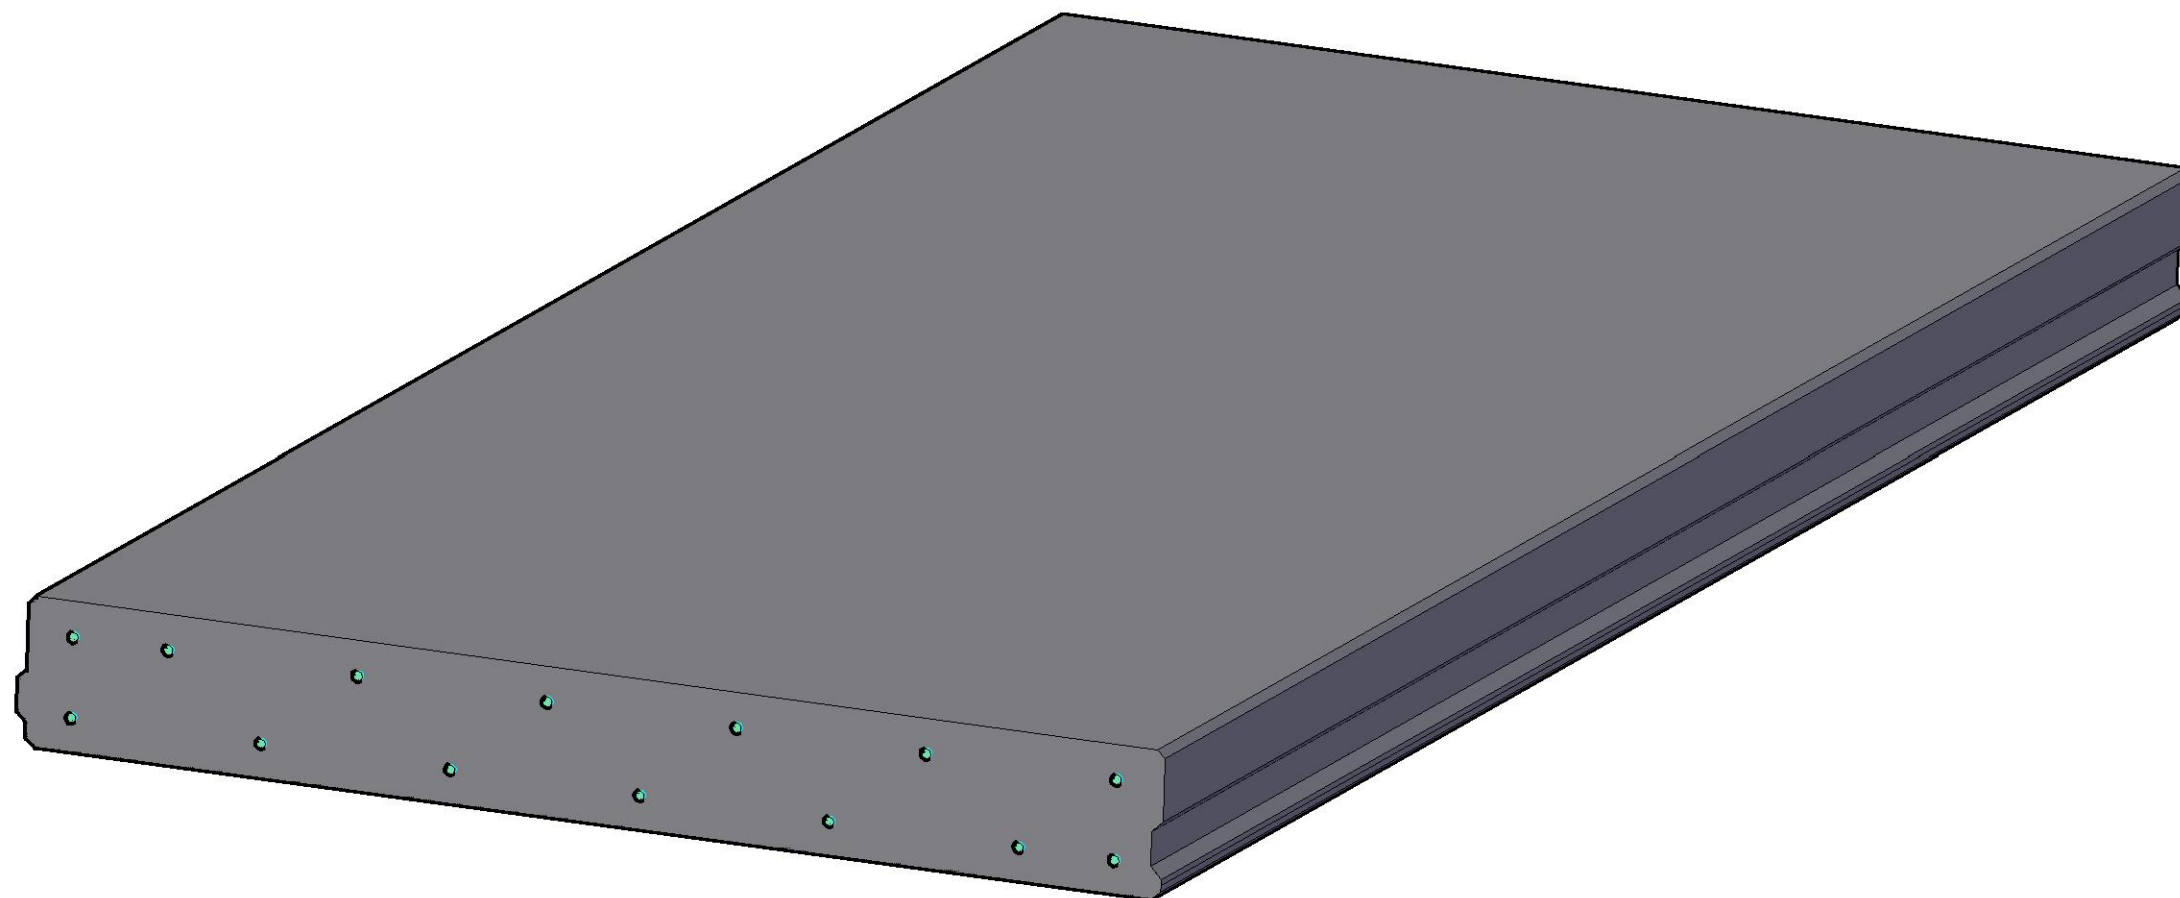

150 mm Thick Wall panel – Self weight 0,354 T/m

 <small>Drumderry Aggregate Ltd. T/A</small> DRUMDERRY PRECAST Drumderry, Bunclody, Co. Wexford Ph: +353 5393 77720; fax: +353 5393 76330 info@drumderryagg.ie; www.drumderryagg.ie		
Dwg Title:		
150mm Solid Wall Panel		
Scale:	Date:	Drawn by:
N/A	4/10/2008	K.S.
<small>Drawings, Specifications, Design Calculations & Measurements supplied by Drumderry Precast/Drumderry Aggregate Ltd. are copyright and shall not be used, copied or issued to third parties for the purposes of design or procurement of alternative quotations except with the written consent of Drumderry Precast/Drumderry Aggregate Ltd.</small>		